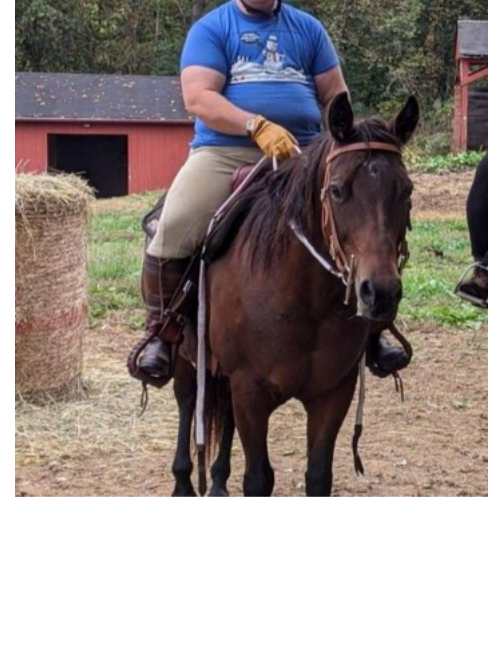

In the News

Horse Network "Volunteers Bring Equine Rescue's Mission to Life"

Though most of DEFHR's horses are adopted for the remainder of their lifetime, there are also situations where a foster home is beneficial to all parties, horse and human. This was the case for DEFHR volunteer Al Ramer and rescue mare Korra. Click the button to read about their story in our monthly column on Horse Network.

[Read the Article](#)